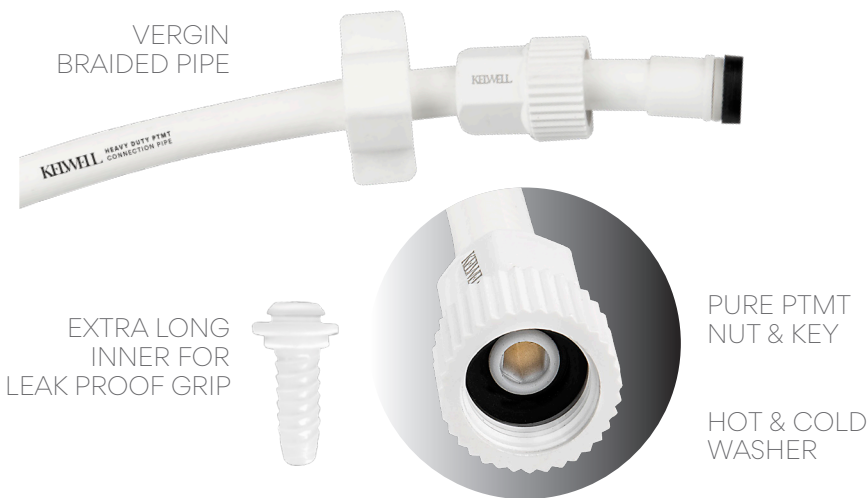

PREMIUM CONNECTION PIPES HOT & COLD

PTMT Connection Pipe

Three-layer Fiber braided PVC PTMT connection with 30 percent extra weight of inner and PTMT NUT & KEY making it durable, user-friendly, efficient and super strong.

PTMT CONNECTION

Sizes

12, 18, 24, 30
36 inch & 1 mtr
OD 14mm

SPECIFICATIONS

5 Bar pressure
Temperature upto
80 degree tested

2 years Guarantee

PVC Connection Pipe SS NUT with chrome plating

Three-layer Fiber braided PVC pipe with brass inner and SS nut with imported machine, super finished crimping making the connection durable, user-friendly, efficient and super strong.

PREMIUM CONNECTION PIPES

SS 304 BRAIDED SS NUT connection pipes

Seven layer SS 304 braided pipe with brass inner and Brass chrome plated Nut with imported machine super finished crimping making the connection durable, user-friendly, efficient and super strong.