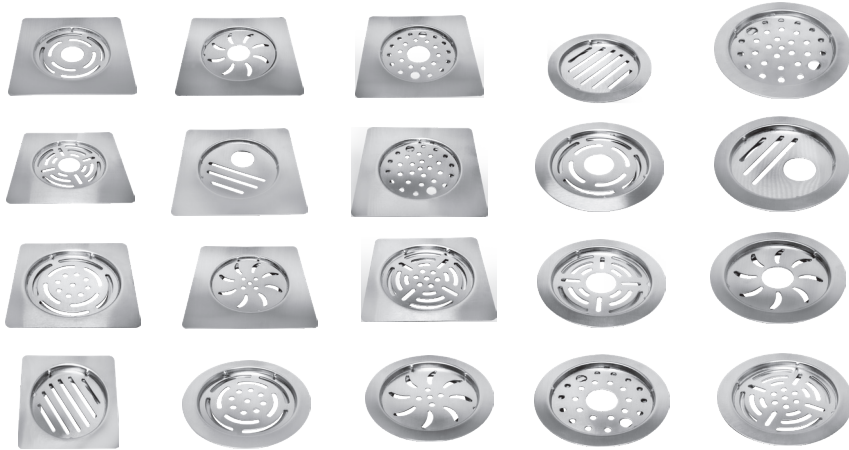

PREMIUM WASTE PIPES

Moving Tail Waste Pipe

PVC pipe with premium moving PTMT tail with extra weight of PVC pipe making it durable, user-friendly, efficient and super strong.

Fixed Tail Waste Pipe

PVC pipe with premium fixed PTMT tail with extra weight of PVC pipe making it durable, user-friendly, efficient and super strong.

Moivng/ Fixed WP

Sizes

32, 34 inch
Outer Dia 30 mm

SPECIFICATIONS

2 Bar pressure
Temperature upto
70 degree tested

2 years Guarantee

PREMIUM LOCK FLOOR DRAINER (JALI)

KEMWELL
DESIGN THAT WORKS BETTER

BALL COCK

Sizes

15 mm, half inch
20mm, 3/4 inch

3 years warranty

PREMIUM HEALTH FAUCET

KEL Magnum

ABS Chrome Plated Health Faucet (MAGNUM)

An innovative and stylish design and ABS with extra shine and strength chrome coating health faucet making it most durable, user-friendly, efficient and super strong.